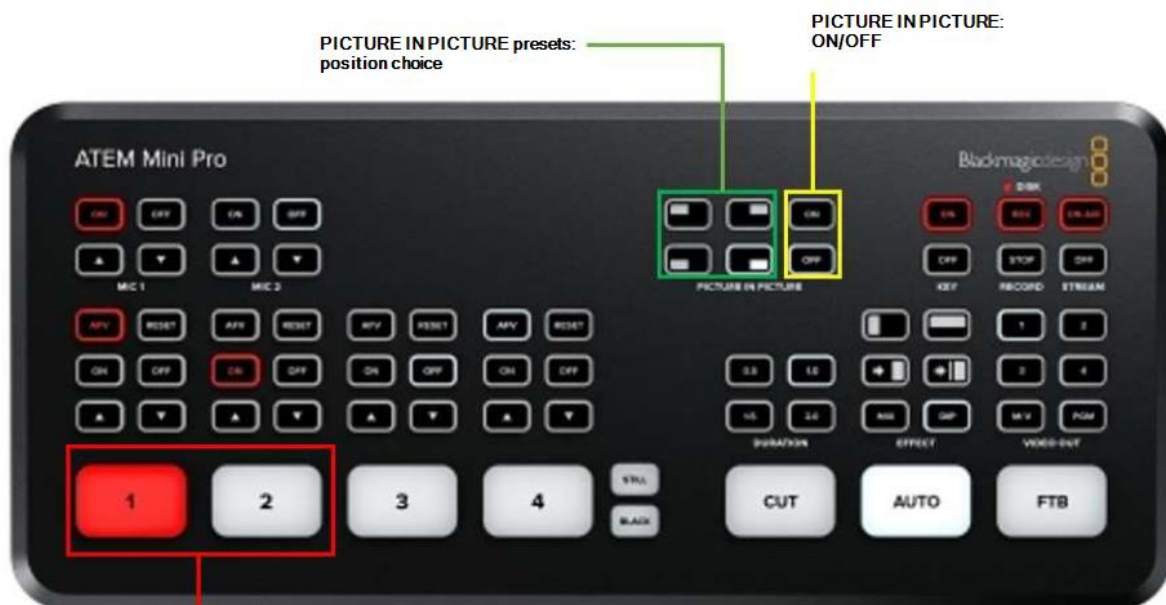

USER MANUAL

Mixer and remote

CAMERA CHANGE
 camera 1: room camera
 camera 2: presentation camera